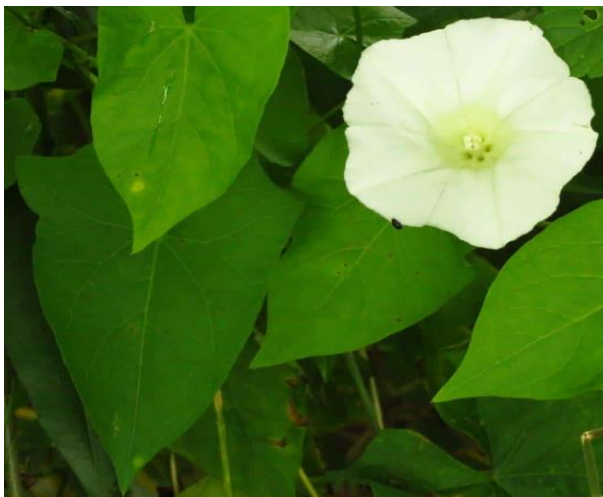

[Banana Passionfruit \(Passiflora "Tacsonia" subgroup\)](#)

Plant Pests recorded on Whareroa Farm since 2012

(almost) all photos and links from [Weed List • Weedbusters](#) or [iNaturalist NZ](#)

Black nightshade (*Solanum nigrum*)

Black Poplar (*Populus nigra*)

Blackberry (*Rubus fruticosus*)

Plant Pests recorded on Whareroa Farm since 2012

(almost) all photos and links from [Weed List • Weedbusters](#) or [iNaturalist NZ](#)

Boxthorn (*Lycium ferocissimum*)

Fennel (*Foeniculum vulgare*) Hemlock is in the same family

Great Bindweed (*Calystegia sylvatica*) in the family of Blue Morning Glory

Plant Pests recorded on Whareroa Farm since 2012

(almost) all photos and links from [Weed List • Weedbusters](#) or [iNaturalist NZ](#)