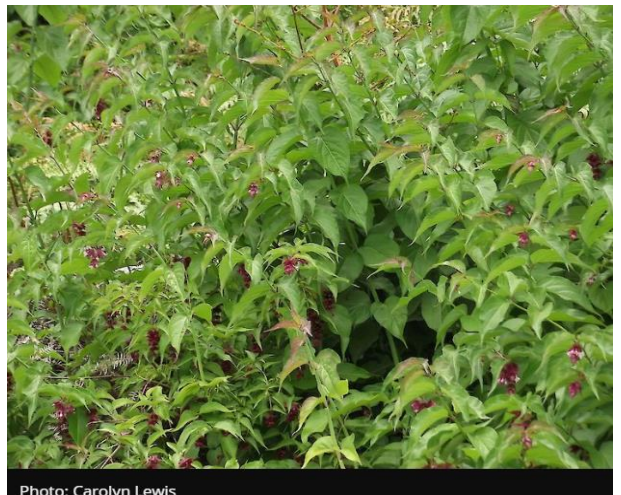

Black Poplar (*Populus nigra*)

Blackberry (*Rubus fruticosus*)

Plant Pests recorded on Whareroa Farm since 2012

(almost) all photos and links from [Weed List • Weedbusters](#) or [iNaturalist NZ](#)

Boxthorn (*Lycium ferocissimum*)

Fennel (*Foeniculum vulgare*) Hemlock is in the same family

Great Bindweed (*Calystegia sylvatica*) in the family of Blue Morning Glory

Plant Pests recorded on Whareroa Farm since 2012

(almost) all photos and links from [Weed List • Weedbusters](#) or [iNaturalist NZ](#)

Hemlock (*Conium maculatum*)

Himalayan honeysuckle (*Leycesteria formosa*)

Inkweed (*Phytolacca octandra*)

Plant Pests recorded on Whareroa Farm since 2012

(almost) all photos and links from [Weed List • Weedbusters](#) or [iNaturalist NZ](#)