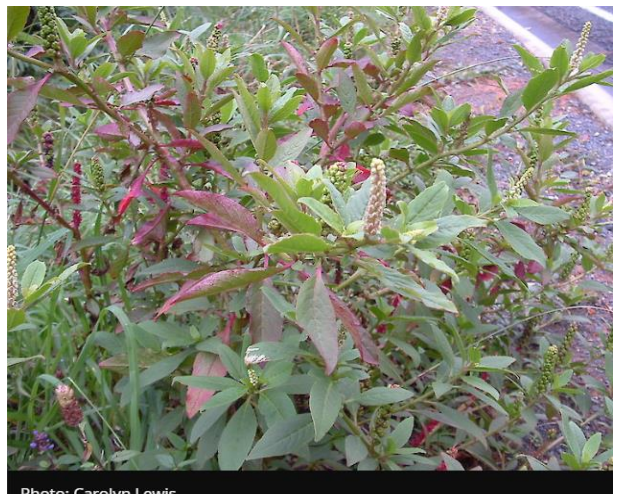

Black Poplar (*Populus nigra*)

Blackberry (*Rubus fruticosus*)

Plant Pests recorded on Whareroa Farm since 2012

(almost) all photos and links from [Weed List • Weedbusters](#) or [iNaturalist NZ](#)

Boxthorn (*Lycium ferocissimum*)

Fennel (*Foeniculum vulgare*) Hemlock is in the same family

Great Bindweed (*Calystegia sylvatica*) in the family of Blue Morning Glory

Plant Pests recorded on Whareroa Farm since 2012

(almost) all photos and links from [Weed List • Weedbusters](#) or [iNaturalist NZ](#)

Hemlock (*Conium maculatum*)

Himalayan honeysuckle (*Leycesteria formosa*)

Inkweed (*Phytolacca octandra*)

Plant Pests recorded on Whareroa Farm since 2012

(almost) all photos and links from [Weed List • Weedbusters](#) or [iNaturalist NZ](#)