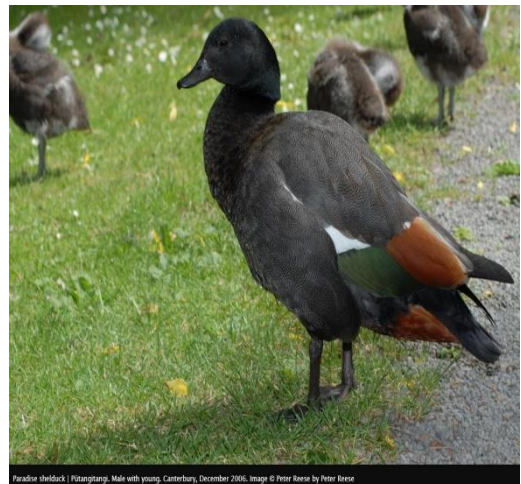

Pheasant (female)

Paradise shelduck (male)