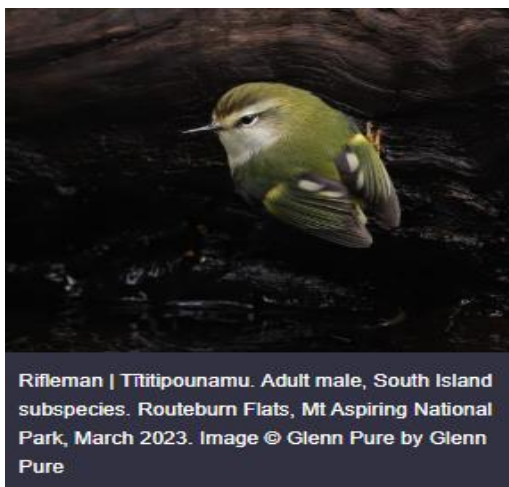

Birds recorded on Whareroa Farm since 2011

All photos and links from nzbirdsonline.org.nz

On the wish-list (not yet definitively recorded)....Red-crowned parakeet (Kākāriki)

Rifleman (Tītīpounamu)

Weka

Also on the wish-list (not yet definitively recorded)....all the rest 😊