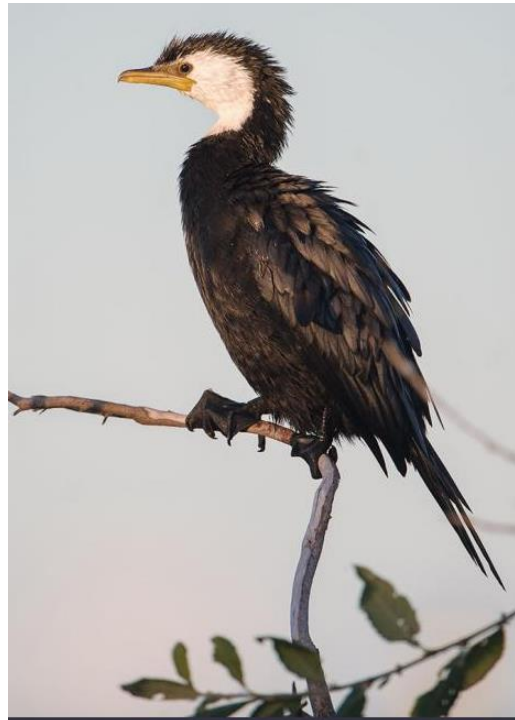

Little Shag (Kawaupaka)

Little shag | Kawaupaka. Adult white-throated morph. Lake Rotorua, February 2010. Image © Tony Whitehead by Tony Whitehead www.wildlight.co.nz