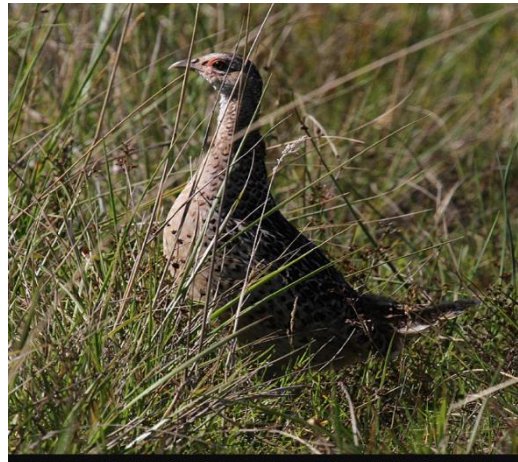

Birds recorded on Whareroa Farm since 2011

All photos and links from nzbirdsonline.org.nz